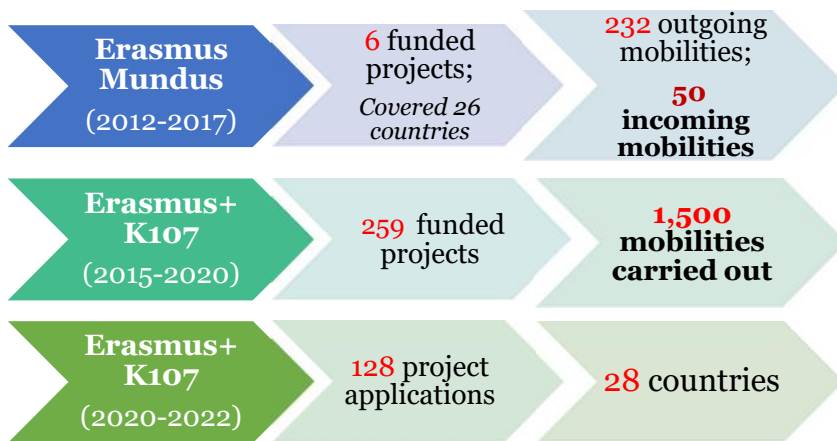

Inbound Mobility Programs in Brief

Ivane Javakhihsvili Tbilisi State University

Internationalization

Internationalization is one of the top priorities of TSU. In this regard, it is a leading institution in Georgia with a number of international partnerships all over the world. TSU has gained a global reputation by expanding horizons of its student and staff through various study, teaching and research programs abroad or joint projects involving students, young scholars and academic/administrative staff.

The EU funded mobility programs: