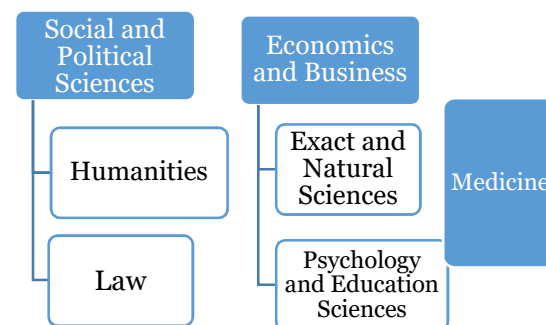

Inbound Mobility Programs in Brief

Ivane Javakhišvili Tbilisi State University

At a glance

Established in **1918**, TSU is the **1st HEI in the South Caucasus**. It is the only university from the region ranked regularly within the *Times Higher Education World University Ranking (2016-2020)*.

Students	19,185
Undergraduates	14,589
Graduates	2292
One-cycle degree program in medicine	1505
Post-graduates	799
Alumni	More than 300,000
Staff	3011
Faculty	730
Researchers	853
Lecturers	116
Senior administrators	61
Junior administrative officers	1251
Faculties	7
Research institutes	16
Institutes/Centers	16
Museums	7
Buildings	22
Student dormitory	1
Library holdings	8 million volumes
Operational budget 2020	Over 100,000,000 GEL

Faculties at TSU:

67 undergraduate, **96** master, **50** PhD programs, **3** Georgian as a second language programs, **12** vocational programs, **3** one-tier programs, **1** integrated teacher training program, **1** teacher training program.

Languages of instruction: **Georgian, English, German, French.**

Year 1919 - the first PhD was defended *(in German language)*

Year 1923 - the university printing house opened

Year 1966 - the first international agreement established *(with the Friedrich Schiller University of Jena, Germany)*