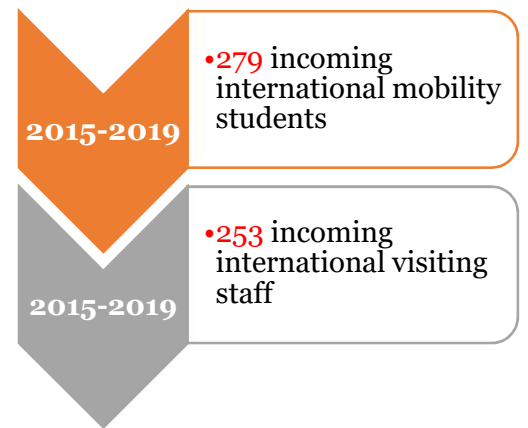

Incoming students and staff

24 Academic programs with international component

- 10 undergraduate programs
- 11 master programs
- 3 PhD programs

In addition to 106 ERASMUS+ ICM partner universities, TSU has Bilateral Exchange Partnership with 20 universities in 7 countries and 32 MEVLANA exchange partner institutions in Turkey

TSU's main research partners in Europe are

- CERN
- Julich Research Centre

Do you know that...

- ❖ TSU has partnerships with more than 250 institutions More than 50 countries around the globe;
- ❖ There are 41 foreign languages taught regularly at TSU;
- ❖ TSU teaches Georgian as a foreign language in 6 of its partner universities in Europe;
- ❖ TSU frequently hosts summer schools in cooperation with American universities (Harvard University, the University of Utah) and other summer programs funded by U.S. Department of State;
- ❖ TSU's motto is **Walk With Us!**

In 2018-2020 our incoming non-degree international students came from Austria, Brazil, China, Czech Republic, Denmark, Finland, France, Germany, Italy, Kazakhstan, Lithuania, Norway, Poland, Portugal, Spain, The Netherlands, The US, Turkey